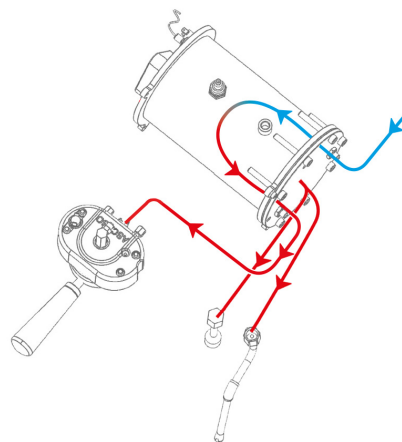

MAIN FEATURES

Multi Group technology (on/off by group). Professional Thermodynamic Groups.

Independent steam boiler. Stainless steel Aisi 316. Extremely sturdy. Large capacity.

External Pid control (+ 0,1°C) each group and steam boiler.

External timer for each group.

Digital Display in each group Multiple functions. Total control.

Thermal stability (+- 0,5°C).

Energy efficient (- 50%).

Powerful steamer (12 mm anti-lime scale tube. Stainless Steel. Cool touch)

Walnut wood accessories.

Ascaso App. Total control.

High performance volumetric pump. Constant pressure even after a prolonged and simultaneous use of more groups.

Water tank (2L) and net connection.

Thermal lagging on steam boiler.

Dynamic pre-heating (coffee group).

Active cup warmer.

Chromed foots. Great thickness.

Stainless steel rail.

COLOURS

TECHNICAL DATA

	BabyT PLUS
W/h/d dimensions (mm)	350/450/430
Boiler power (230 v)	2310W 50-60Hz
Coffee group power (w)	1000
Weight (kg)	40
Steam boiler capacity (l)	2,5
Steam (joystick)	1
Water (with solenoid)	1
Filter holder 1 coffee/2 coffees	1/1
Pre-infusion	100% adjustable (0,1s precision)

See complete data at www.ascaso.com